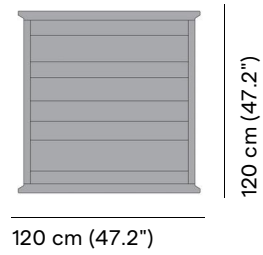

Available in

TABLE BASE - TABLE TOP

HFTS 2H37
teak scuro teak scuro

HFTB 2H36
teak brushed teak brushed

Technical drawing

Maintenance

To maintain and protect your Manutti pieces, we've developed a series of products that will guarantee their extended lifespan and your carefree enjoyment for many years to come.