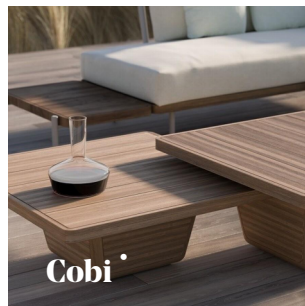

Sunrise

Coffee table 120x120x35h

designed by

Matthew Townsend

FEATURES

knock-down; adjustable feet

OPTIONS

protective cover

- [Manutti Care line kit](#)
- [Cushion Boxes](#)
- [Protective Covers](#)

Sunrise

Coffee table 120x120x35h

designed by

Matthew Townsend

More in this collection

[VIEW COLLECTION](#)

Matching collections