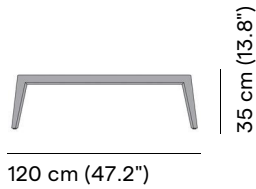

Available in

TABLE BASE - TABLE TOP

HFTS 2H37
teak scuro teak scuro

HFTB 2H36
teak brushed teak brushed

Technical drawing

Maintenance

To maintain and protect your Manutti pieces, we've developed a series of products that will guarantee their extended lifespan and your carefree enjoyment for many years to come.