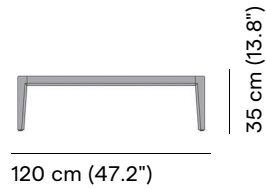

Available in

TABLE BASE - TABLE TOP

HFTS 2H37
teak scuro teak scuro

HFTB 2H36
teak brushed teak brushed

Technical drawing

Maintenance

To maintain and protect your Manutti pieces, we've developed a series of products that will guarantee their extended lifespan and your carefree enjoyment for many years to come.